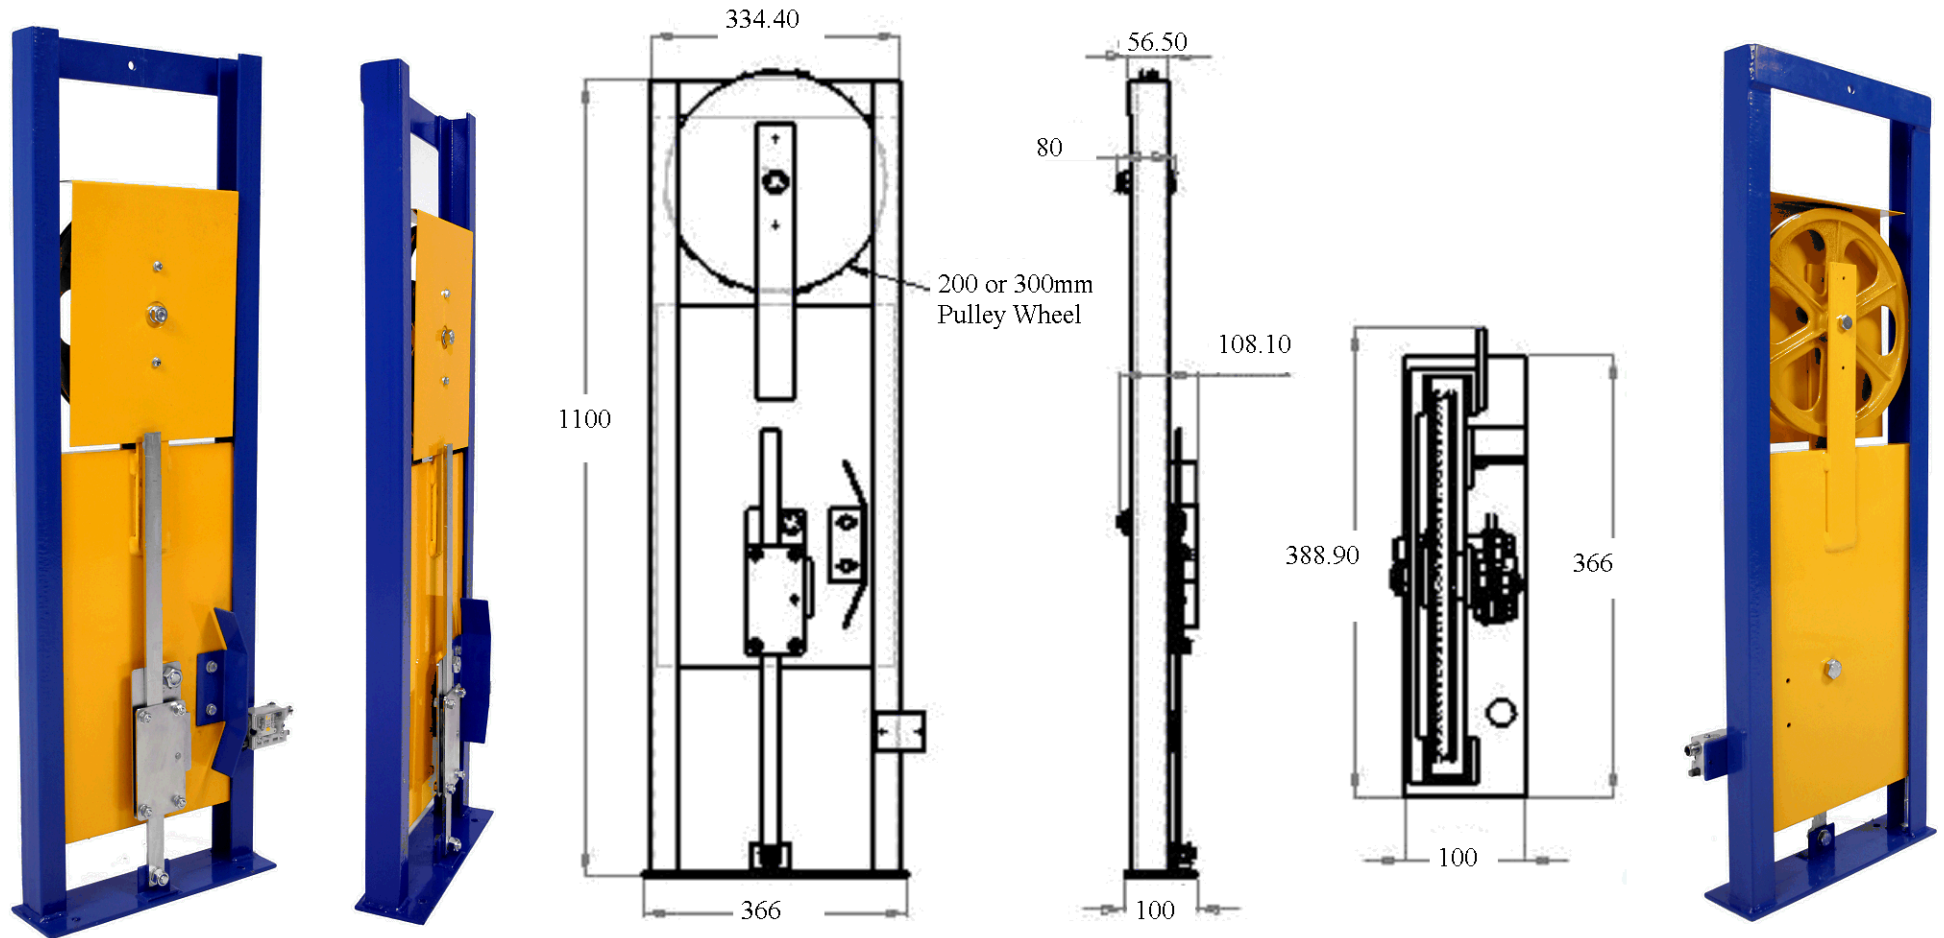

New From Atwell International

The "SlimLine" Pit mounted Bi-directional Tension Weight with lockdown

Available now
Total Weight = 63kg